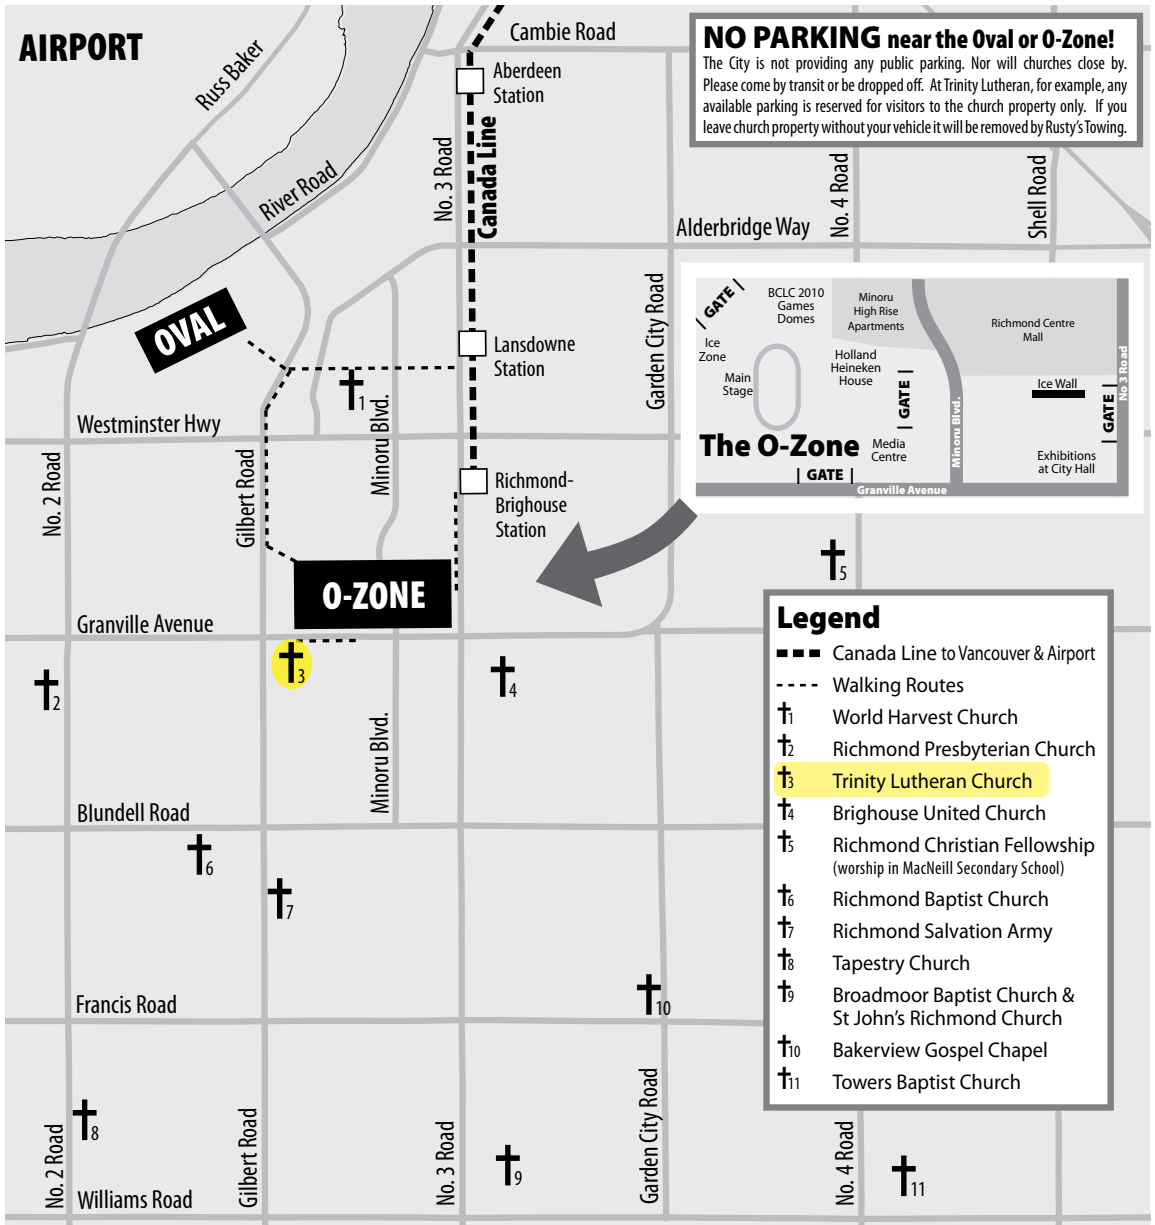

# AIRPORT

**NO PARKING near the Oval or O-Zone!**  
 The City is not providing any public parking. Nor will churches close by. Please come by transit or be dropped off. At Trinity Lutheran, for example, any available parking is reserved for visitors to the church property only. If you leave church property without your vehicle it will be removed by Rusty's Towing.

- Legend**
- Canada Line to Vancouver & Airport
  - Walking Routes
  - †<sub>1</sub> World Harvest Church
  - †<sub>2</sub> Richmond Presbyterian Church
  - †<sub>3</sub> Trinity Lutheran Church
  - †<sub>4</sub> Brighthouse United Church
  - †<sub>5</sub> Richmond Christian Fellowship (worship in MacNeill Secondary School)
  - †<sub>6</sub> Richmond Baptist Church
  - †<sub>7</sub> Richmond Salvation Army
  - †<sub>8</sub> Tapestry Church
  - †<sub>9</sub> Broadmoor Baptist Church & St John's Richmond Church
  - †<sub>10</sub> Bakerview Gospel Chapel
  - †<sub>11</sub> Towers Baptist Church