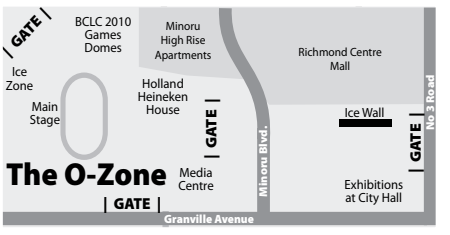

# AIRPORT

**NO PARKING near the Oval or O-Zone!**  
 The City is not providing any public parking. Nor will churches close by. Please come by transit or be dropped off. At Trinity Lutheran, for example, any available parking is reserved for visitors to the church property only. If you leave church property without your vehicle it will be removed by Rusty's Towing.

- Legend**
- Canada Line to Vancouver & Airport
  - Walking Routes
  - †<sub>1</sub> World Harvest Church
  - †<sub>2</sub> Richmond Presbyterian Church
  - †<sub>3</sub> Trinity Lutheran Church
  - †<sub>4</sub> Brighthouse United Church
  - †<sub>5</sub> Richmond Christian Fellowship (worship in MacNeill Secondary School)
  - †<sub>6</sub> Richmond Baptist Church
  - †<sub>7</sub> Richmond Salvation Army
  - †<sub>8</sub> Tapestry Church
  - †<sub>9</sub> Broadmoor Baptist Church & St John's Richmond Church
  - †<sub>10</sub> Bakerview Gospel Chapel
  - †<sub>11</sub> Towers Baptist Church